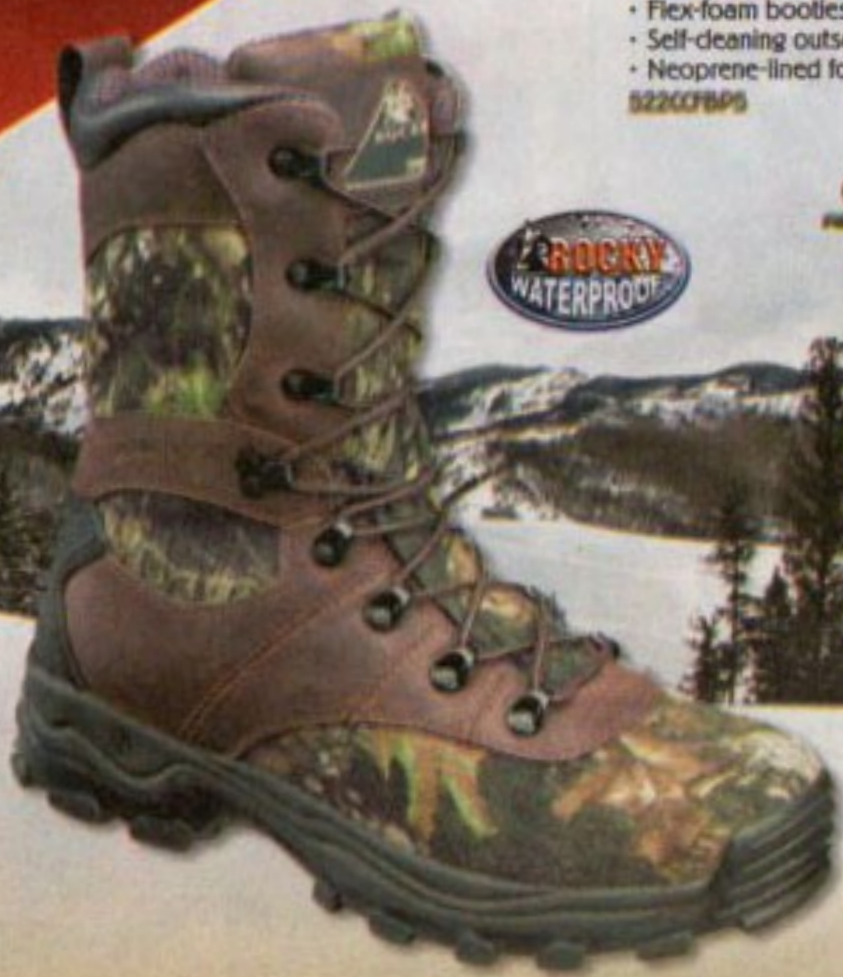

Solar Power
Saves You Batteries
Totally wireless,
easy to install!

NEW! Continuous
streaming weather
ticker and
weather alerts!

Your Holiday Outfitter!

YOUR CHOICE!

\$79⁹⁷

SAVE \$30

Reg. 109.99
ROCKY® Men's 9" Sport Utility Max
• 1,000 gram Thinsulate™ Ultra insulation
• ROCKY waterproof membrane
• Aggressive rubber outsole
• Leather/Cordura® upper
5207481