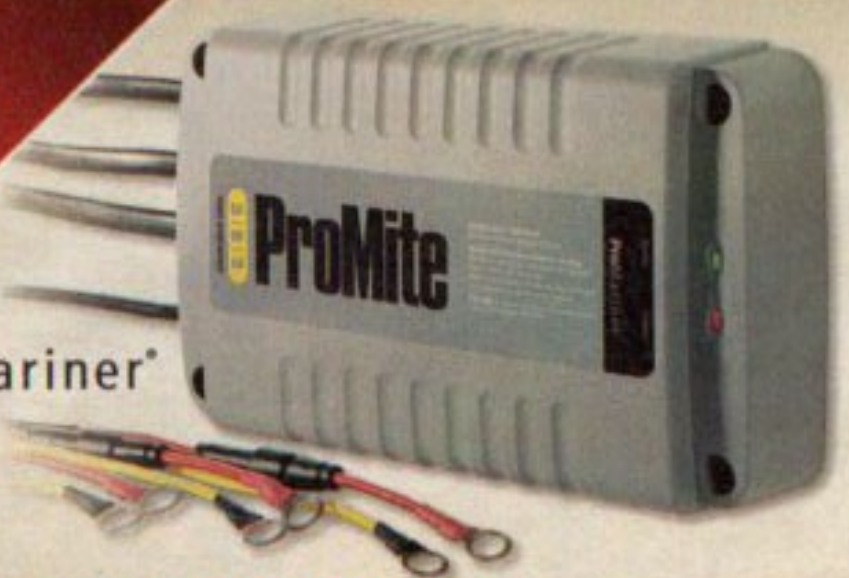

A $149.99 VALUE!
$89⁹⁷

1. **NO RAIN CHECKS!**
   ProMariner® ProMite 5/5/3 Battery Charger
2. 5/5/3, 3 bank, 13 total amps
   - 12/24/24 + Eng
3. 1541672

BOSS AUDIO SYSTEMS