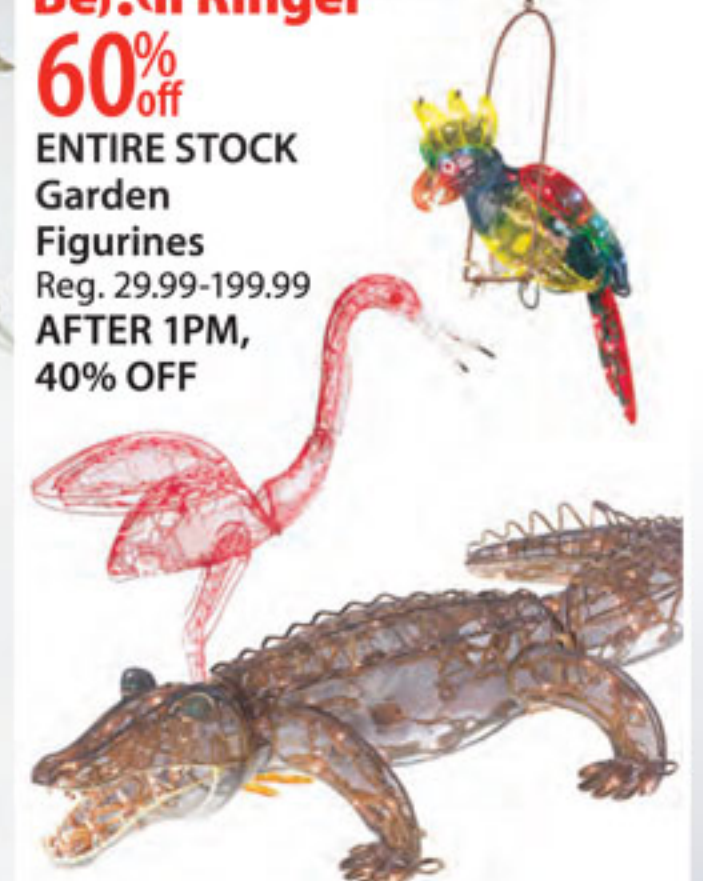

Friday...save early! OVER 300

BeAll Ringer™

60% off

Frames & Framed Art

Reg. 9.99-99.99

AFTER 1PM, 50% OFF

Selection varies by store, on Click&Find & BeallsFlorida.com

BeAll Ringer™

60% off
your choice

BeAll Ringer™

60% off

Candles & Candle Holders

Reg. 9.99-39.99

AFTER 1PM, 50% OFF

Excludes Yankee Candle®

set your alarm clocks! shop early! 12am-1pm! you love it. we'll wrap it. FREE in-store!

BeAll Ringer™

9.99

Prinz® Recordable Frames & Albums

Reg. 29.99

AFTER 1PM, 14.99

prinz
preserving life

record it
get and keep personal messages

BeAll Ringer™

29.99

Melannco® Photo Wall Screen

Reg. 79.99

AFTER 1PM, 39.99

holds 8" x 10" photos

MELANNGO
The Keeper of Memories

Not available for ordering

BeAll Ringer™

29.99

Elements® 4-pc. Decorator Sets

Reg. 79.99

AFTER 1PM, 39.99

candles not included

BeAll Ringer™

9.99

Melannco® 21-Opening Collage Frame

Reg. 39.99

AFTER 1PM, 19.99

MELANNGO
The Keeper of Memories

Not available for ordering

BeAll Ringer™

17.99

Mosaic Tables or Tray Tables

Reg. 39.99

AFTER 1PM, 19.99

BeAll Ringer™

60% off

Coastal & Home Décor Collections featuring Peaceful Shores

Reg. 7.99-49.99

AFTER 1PM, 40% OFF

BeAll Ringer™

60% off

ENTIRE STOCK Garden Figurines

Reg. 29.99-199.99

AFTER 1PM, 40% OFF